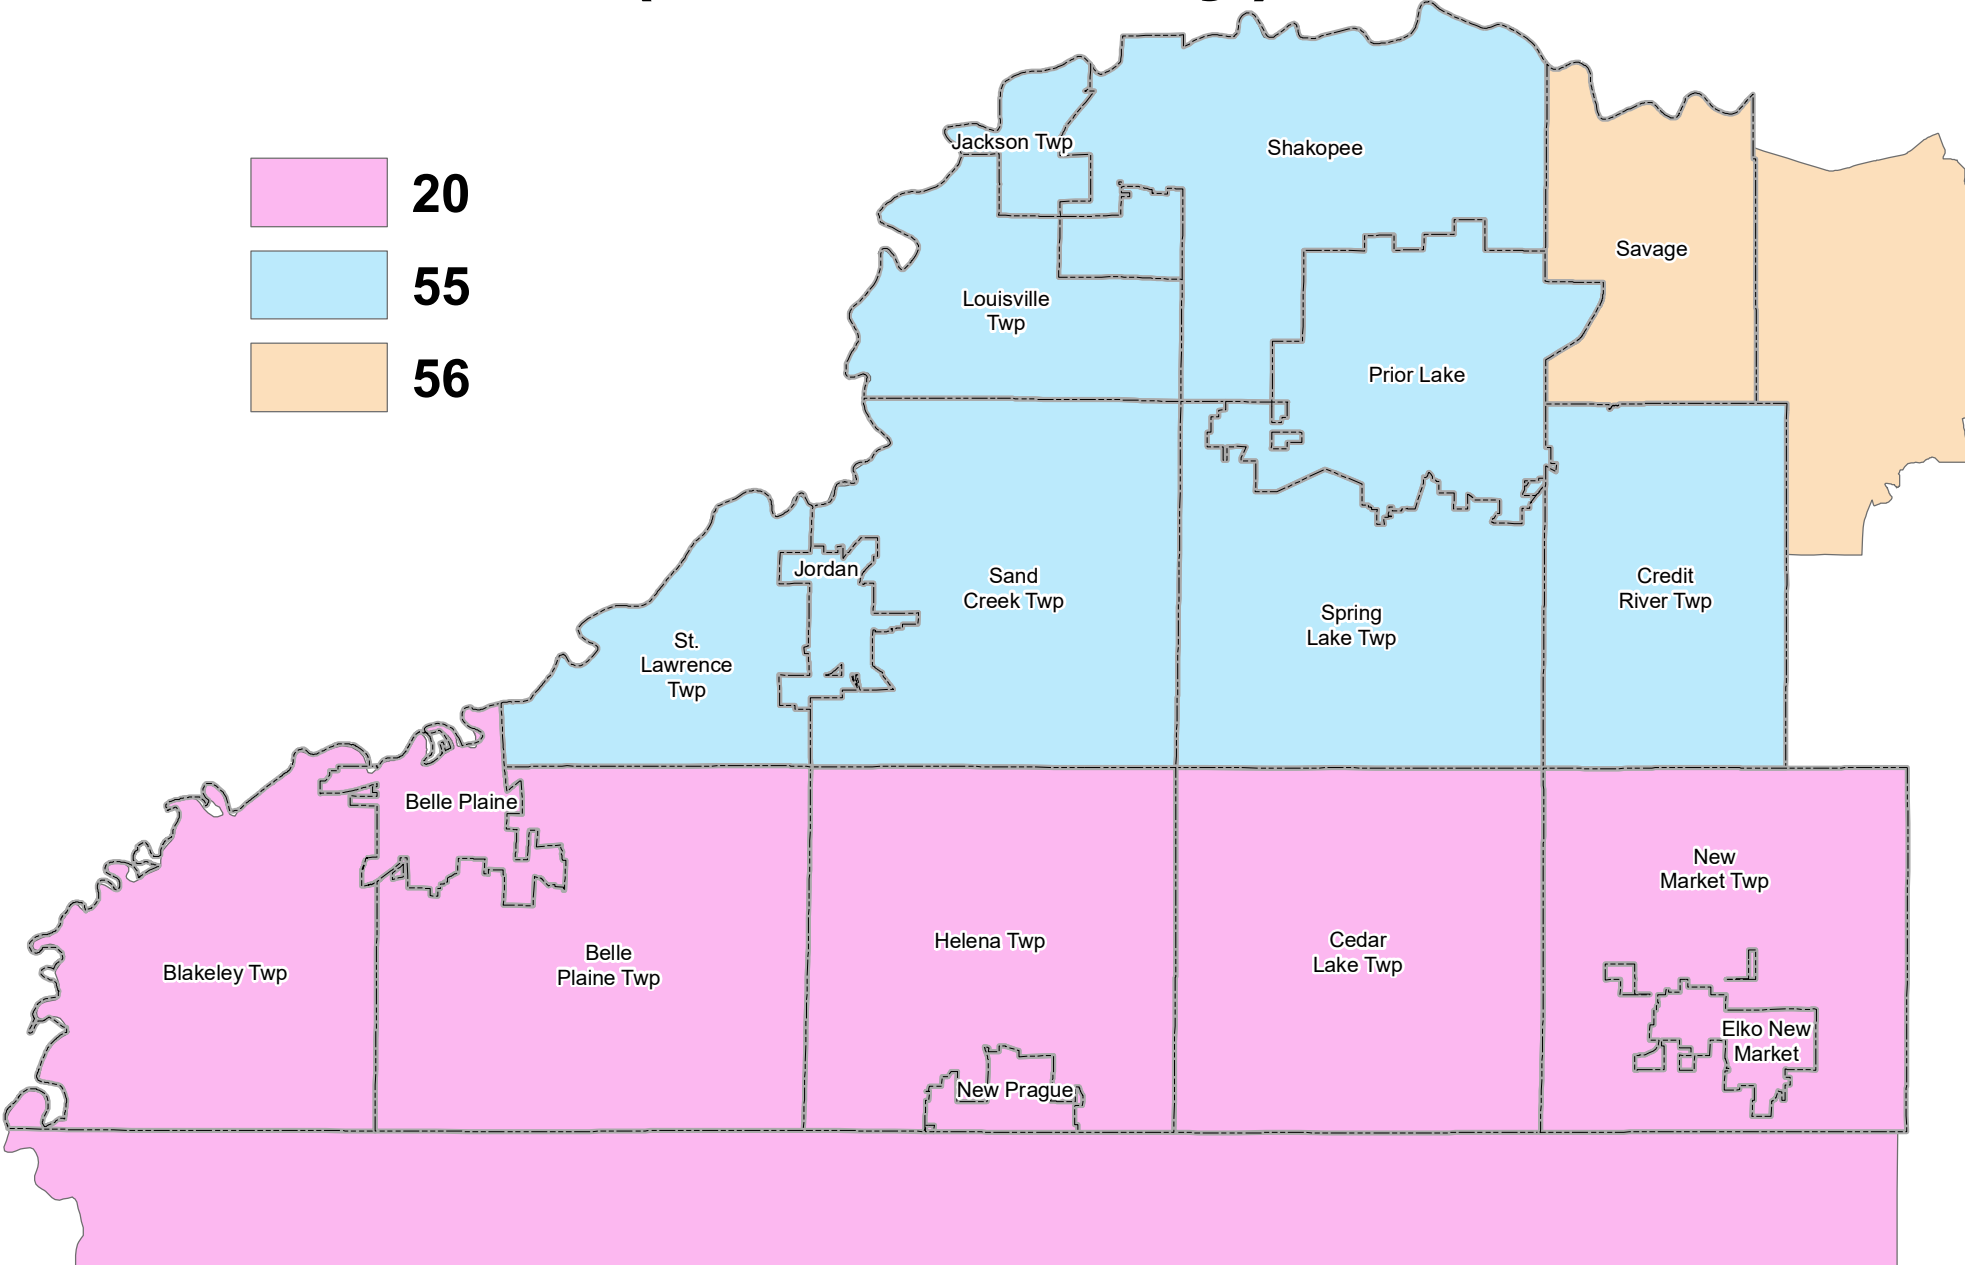

Minnesota State Senate Districts (Scott County)

Source: MN Legislative Coordinating Commission 2012